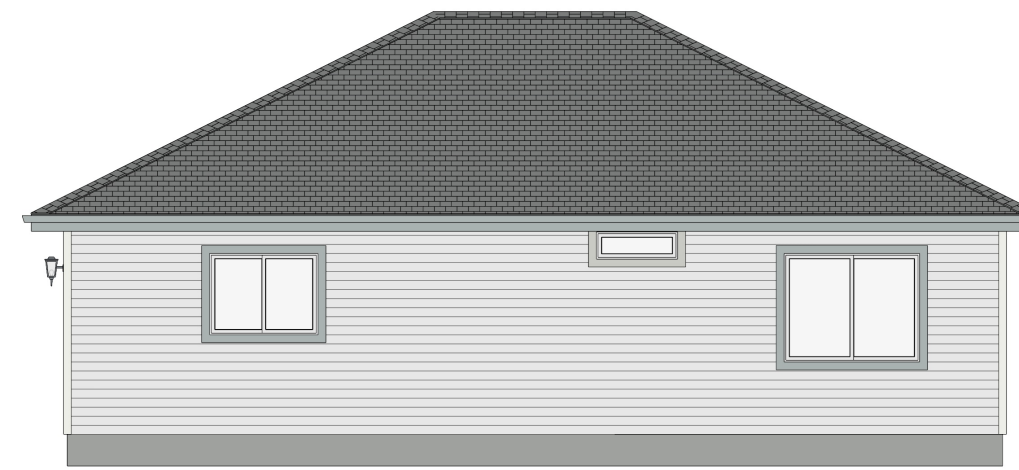

Front Elevation

Left Elevation

Rear Elevation

Right Elevation

Home Designer Pro
by Chief Architect
homedesigner.chiefarchitect.com

NO.	DESCRIPTION

SHEET TITLE:
Detailed Design

PROJECT DESCRIPTION:
Estrella ADU

DRAWINGS PROVIDED BY:
Studio Point 85

DATE:
Q1 2023

SCALE:
Not to Scale

SHEET: 1/1

A-1