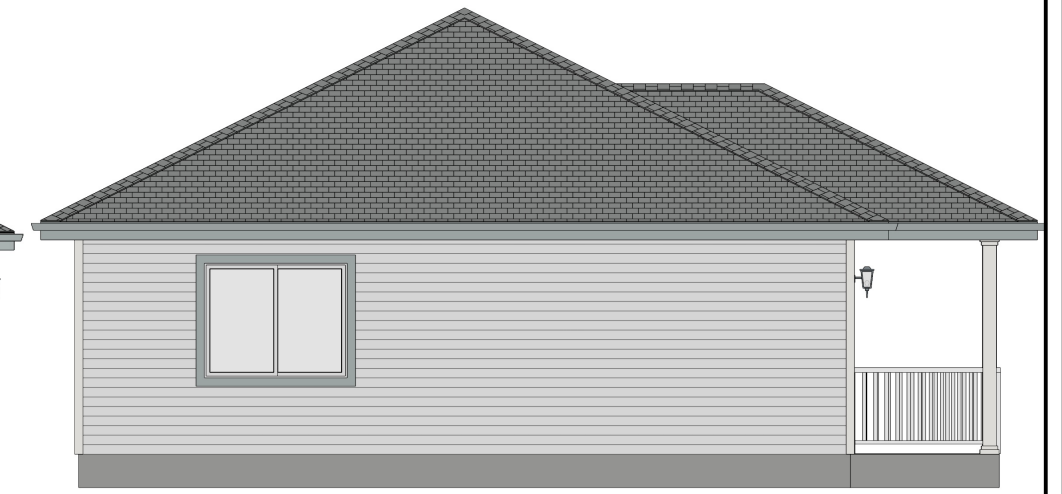

Front Elevation

Left Elevation

Rear Elevation

Right Elevation

Home Designer Pro
by Chief Architect
homedesigner.chiefarchitect.com

NO.	DESCRIPTION

SHEET TITLE:
Detailed Design

PROJECT DESCRIPTION:
Estrella ADU

DRAWINGS PROVIDED BY:
Studio Point 85

DATE:
Q1 2023

SCALE:
Not to Scale

SHEET: 1/1

A-1